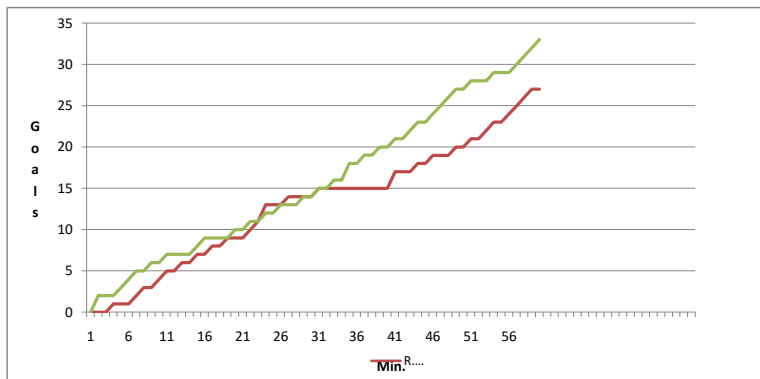

R. MURCIA

F=0 P=0	F=0 P=0	F=3 P=2	F=0 P=0	F=0 P=0
F=1 P=0	2/2 (100%)	0/3 (0%)	3/5 (60%)	F=0 P=2
F=0 P=0	13/20 (65%)	1/1 (100%)	5/9 (56%)	F=0 P=0
	1/1 (100%)	0/2 (0%)	2/2 (100%)	

LA RIOJA

F=0 P=0	F=0 P=1	F=0 P=2	F=1 P=0	F=0 P=0
F=1 P=0	2/2 (100%)	0/2 (0%)	3/3 (100%)	F=0 P=0
F=0 P=0	9/12 (75%)	5/5 (100%)	7/12 (58%)	F=0 P=0
	5/6 (83%)	2/2 (100%)	0/2 (0%)	

R. MURCIA 27 - 33 LA RIOJA